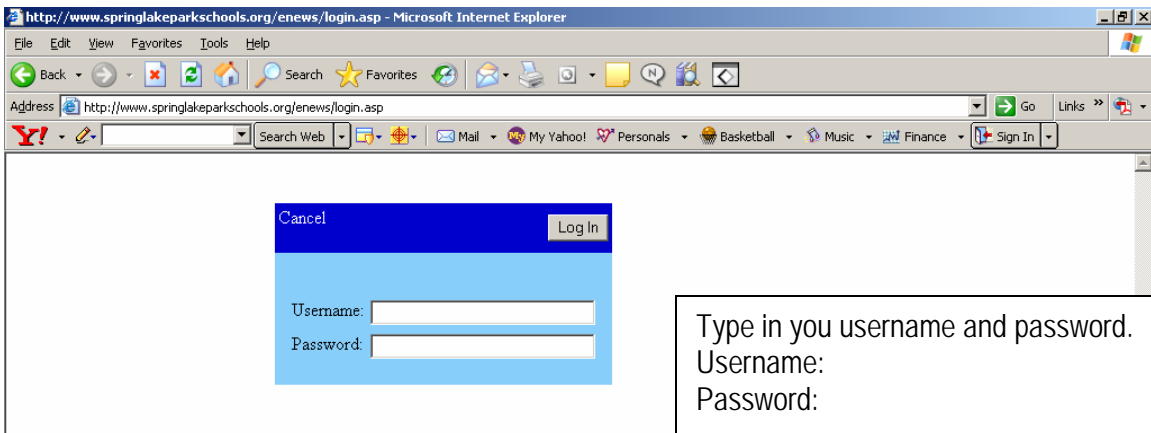

Click on Admin Login

Type in you username and password.
Username:
Password:

Spring Lake Park Schools - Microsoft Internet Explorer

File Edit View Favorites Tools Help

Back Forward Stop Refresh Home Search Favorites RSS Mail My Yahoo! Personals Basketball Music Finance Sign In