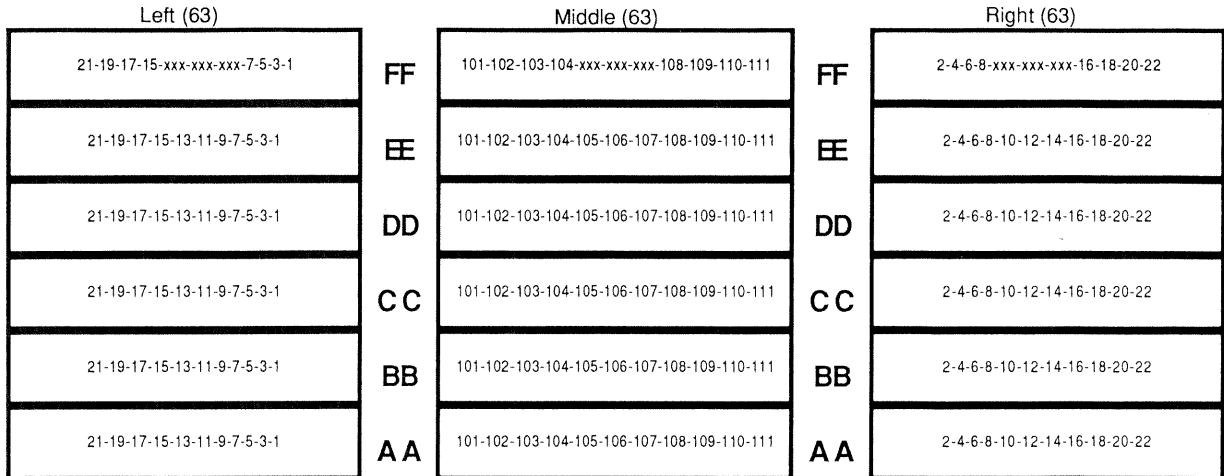

District 16 Fine Arts Center

Numbered Seating Chart - Total seating capacity (629)

Balcony (189 seats)

Plan is not drawn to scale.