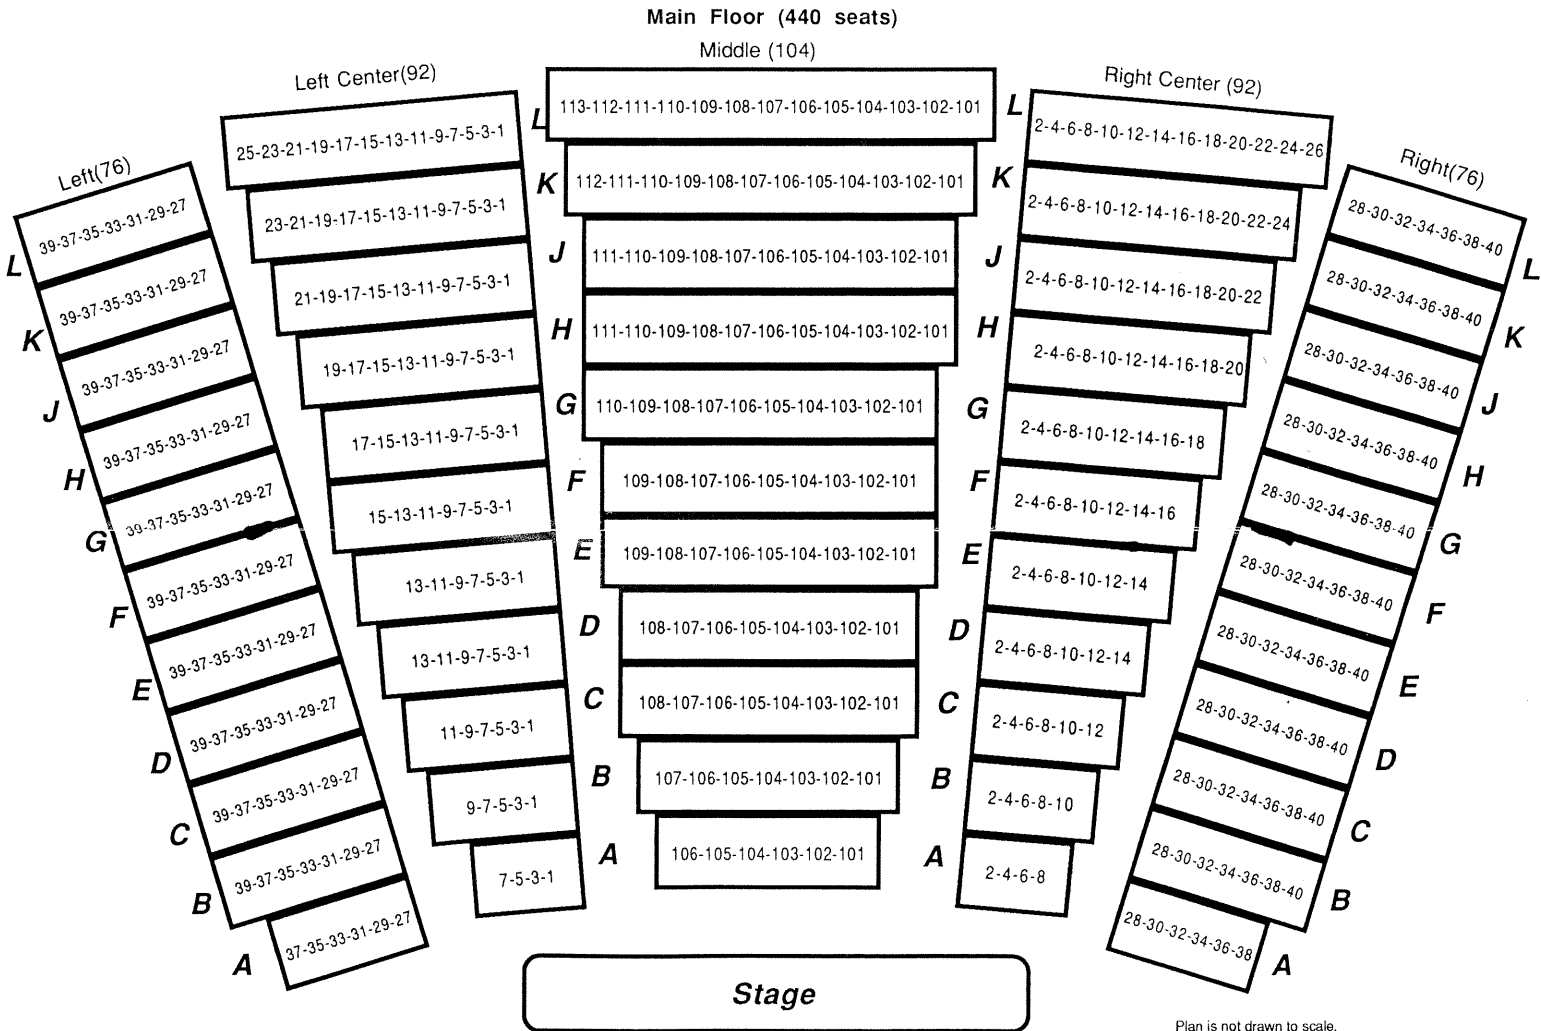

District 16 Fine Arts Center

Numbered Seating Chart - Total seating capacity (629)

Balcony (189 seats)

Plan is not drawn to scale.