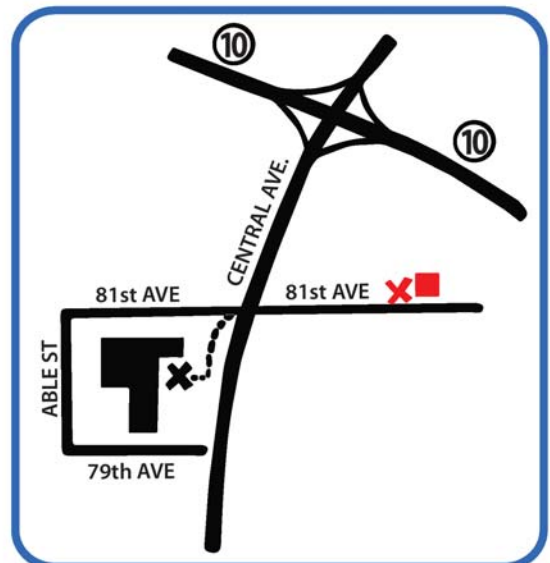

Facilities Improvement Plan

The District Office and Community Education Department have moved to 1415 81st Avenue

This is part of the overall plan to make this a high school-only site.

New location:

**Spring Lake Park Schools
District Services Center
1415 81st Avenue NE
Spring Lake Park
763-786-5570**

(The NEW location is in the former HealthPartners building, next to the City of Spring Lake Park offices).

The NEW location houses all School District 16 services to students and staff, parents and families, including the **Community Education Department.**

763-786-1338

**IT'S ONLY A FEW BLOCKS AWAY
FROM THE CORNER OF
81ST AND CENTRAL AVENUES
(MCDONALD'S & CARIBOU),
GO EAST SEVERAL BLOCKS.**